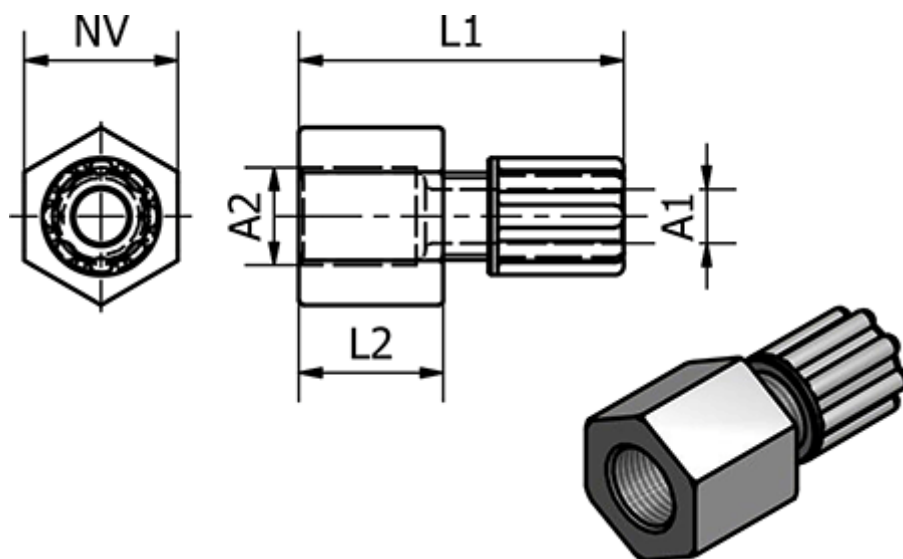

Data Sheet

Article number: 58612073

Description: Push-on 120.73, Ø8/10 - G 1/2"
Straight

Measures

Ext. Hose Diameter A1	= 8/10
L1	= 44
L2	= 16
NV	= 27
Thread A2	= G 1/2"